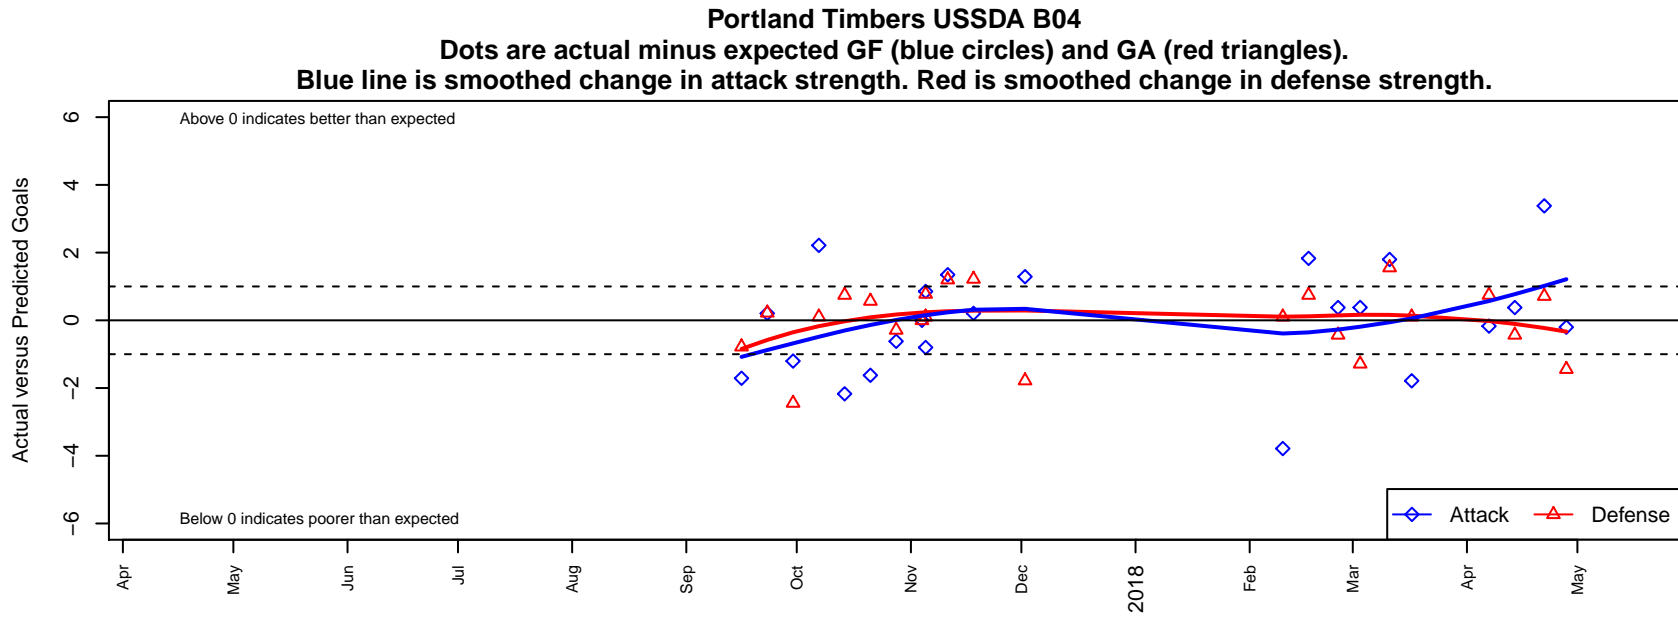

Portland Timbers USSDA B04

, OR
B04 total strength=1615
attack=17.87 defense=15.86
fall league = USSDA U14

alt names used:
Portland Timbers U-14

Venues played:
2017 USSDA U14

attack and defense variance (black dot)
relative to other teams
and top 10 in region