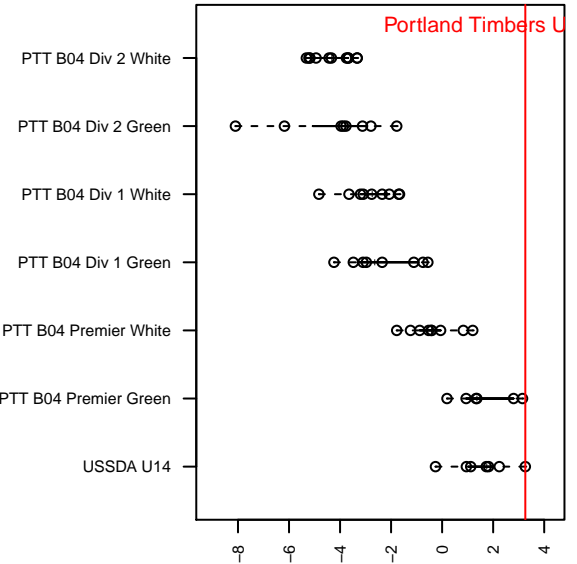

attack and defense rating
relative to others at age
and all opponents in last 13 months